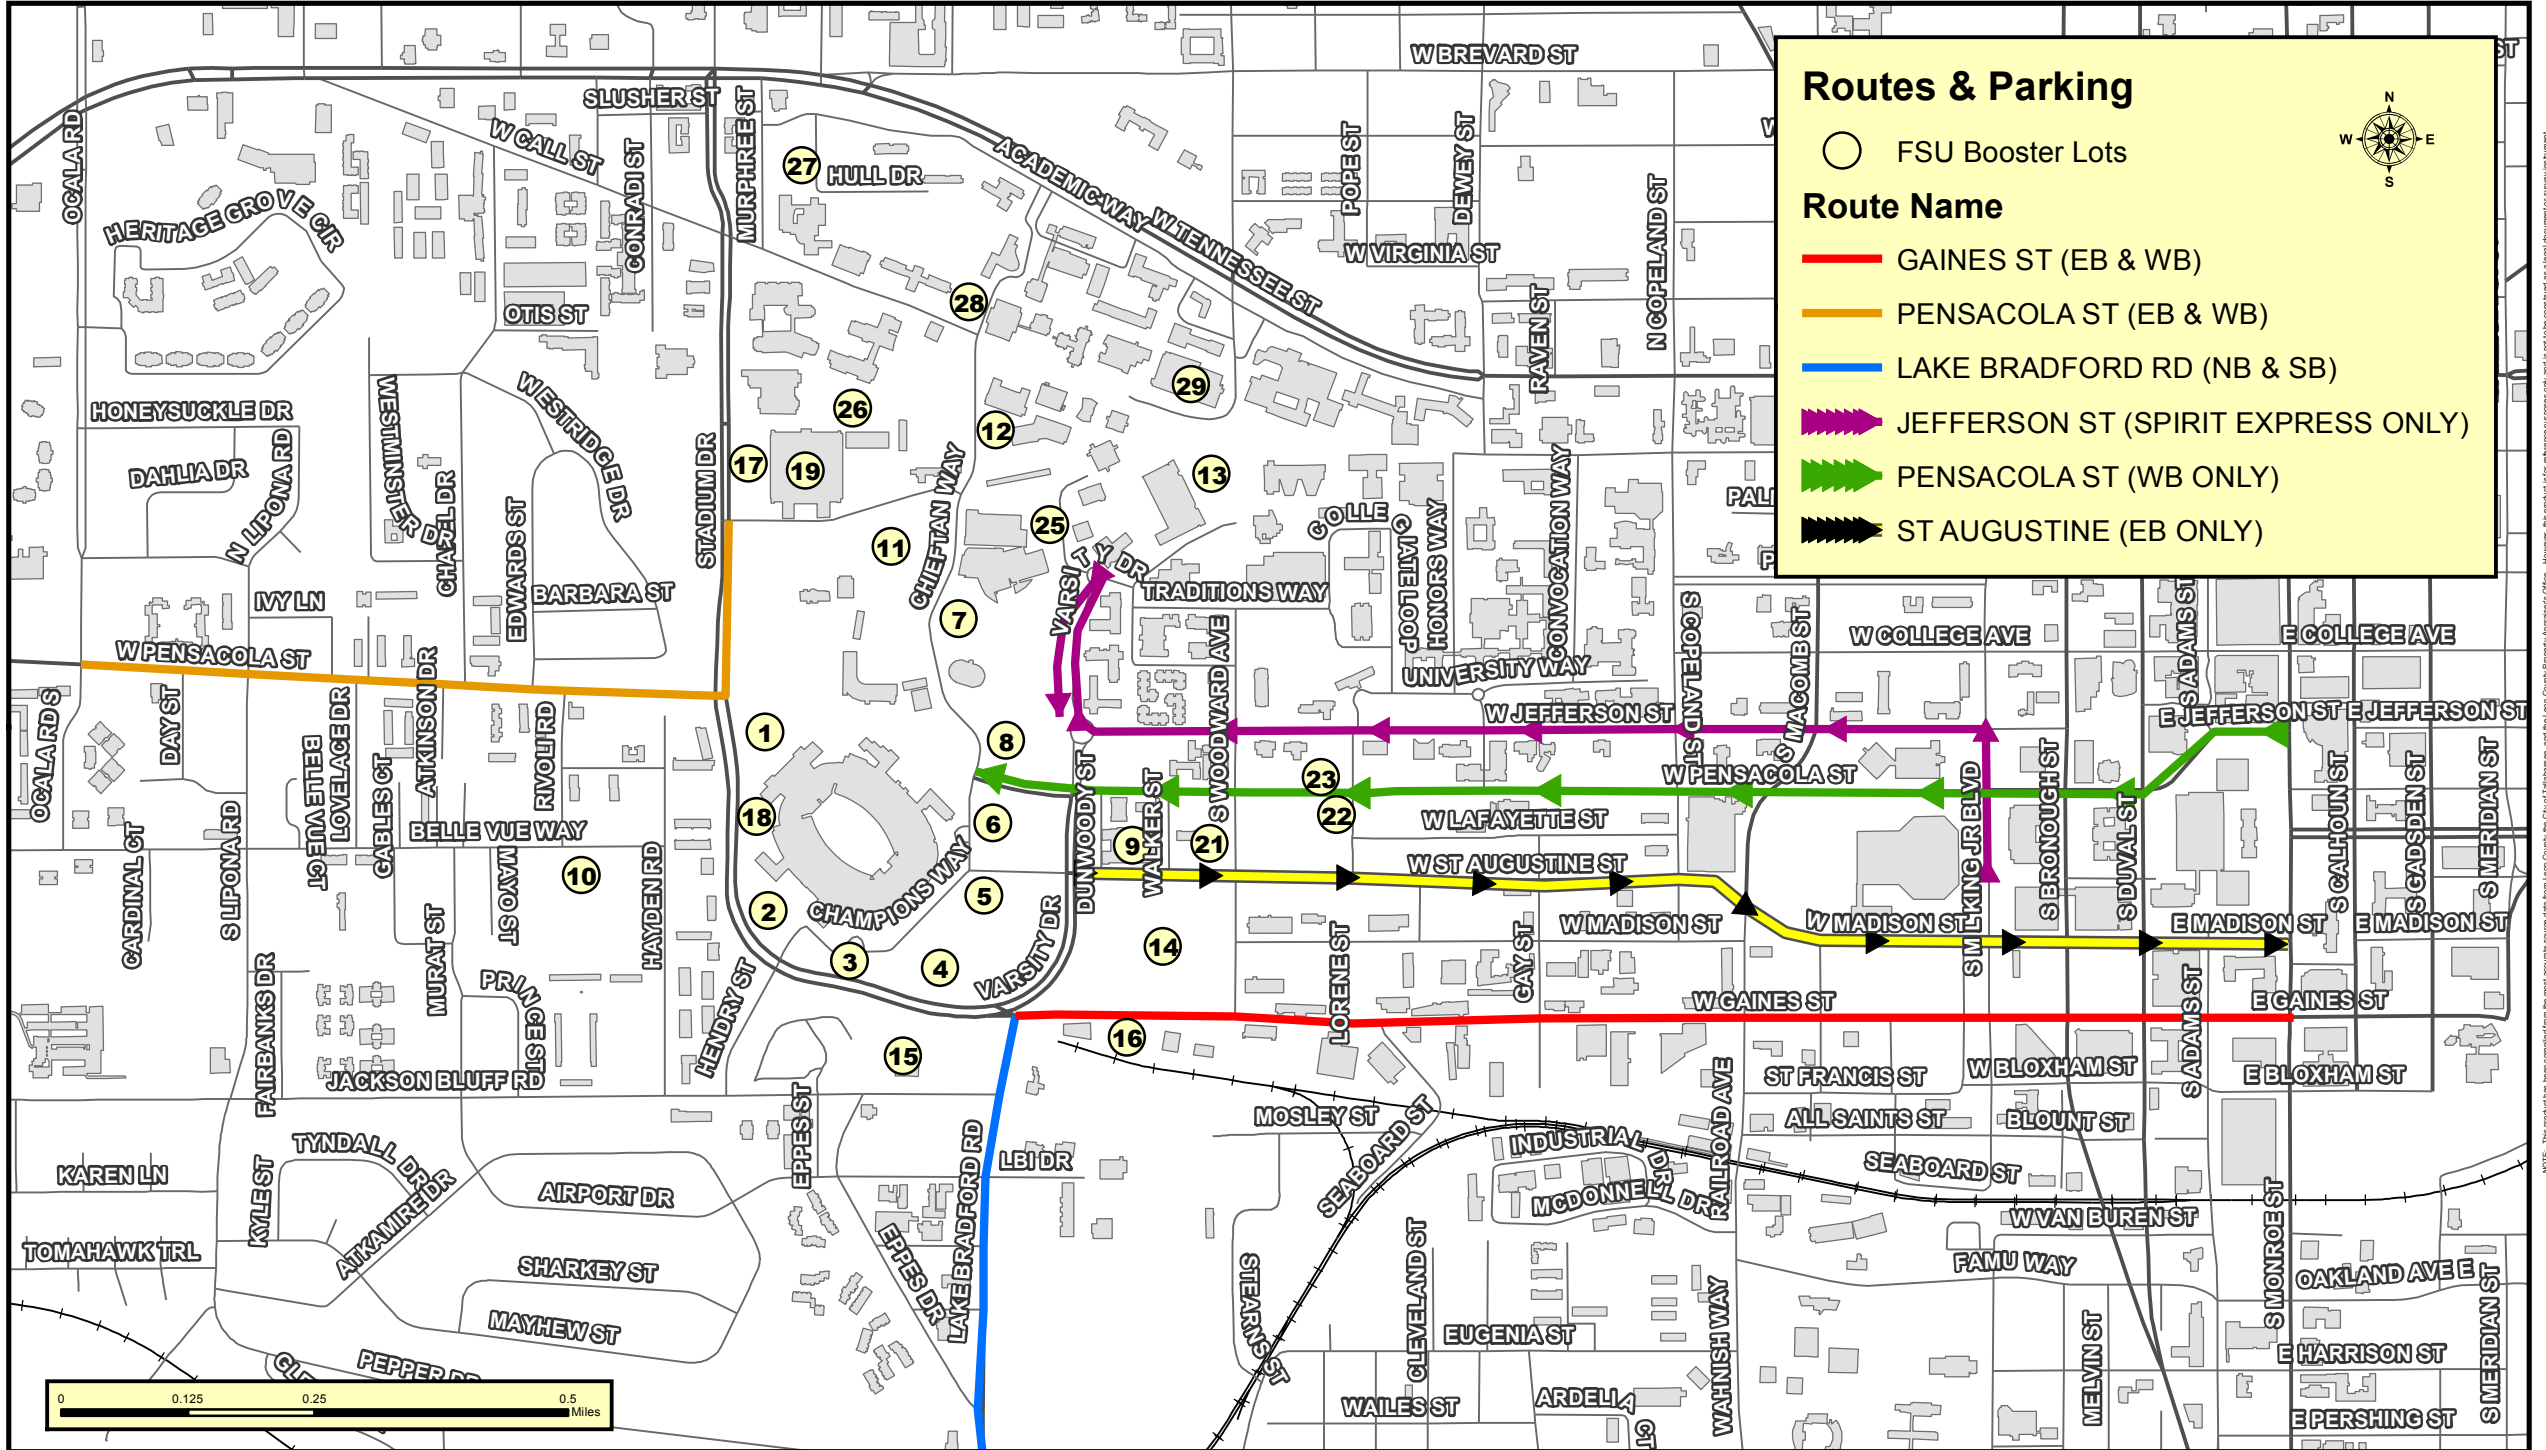

FSU Football Home Game Traffic Routing (PRE-GAME)