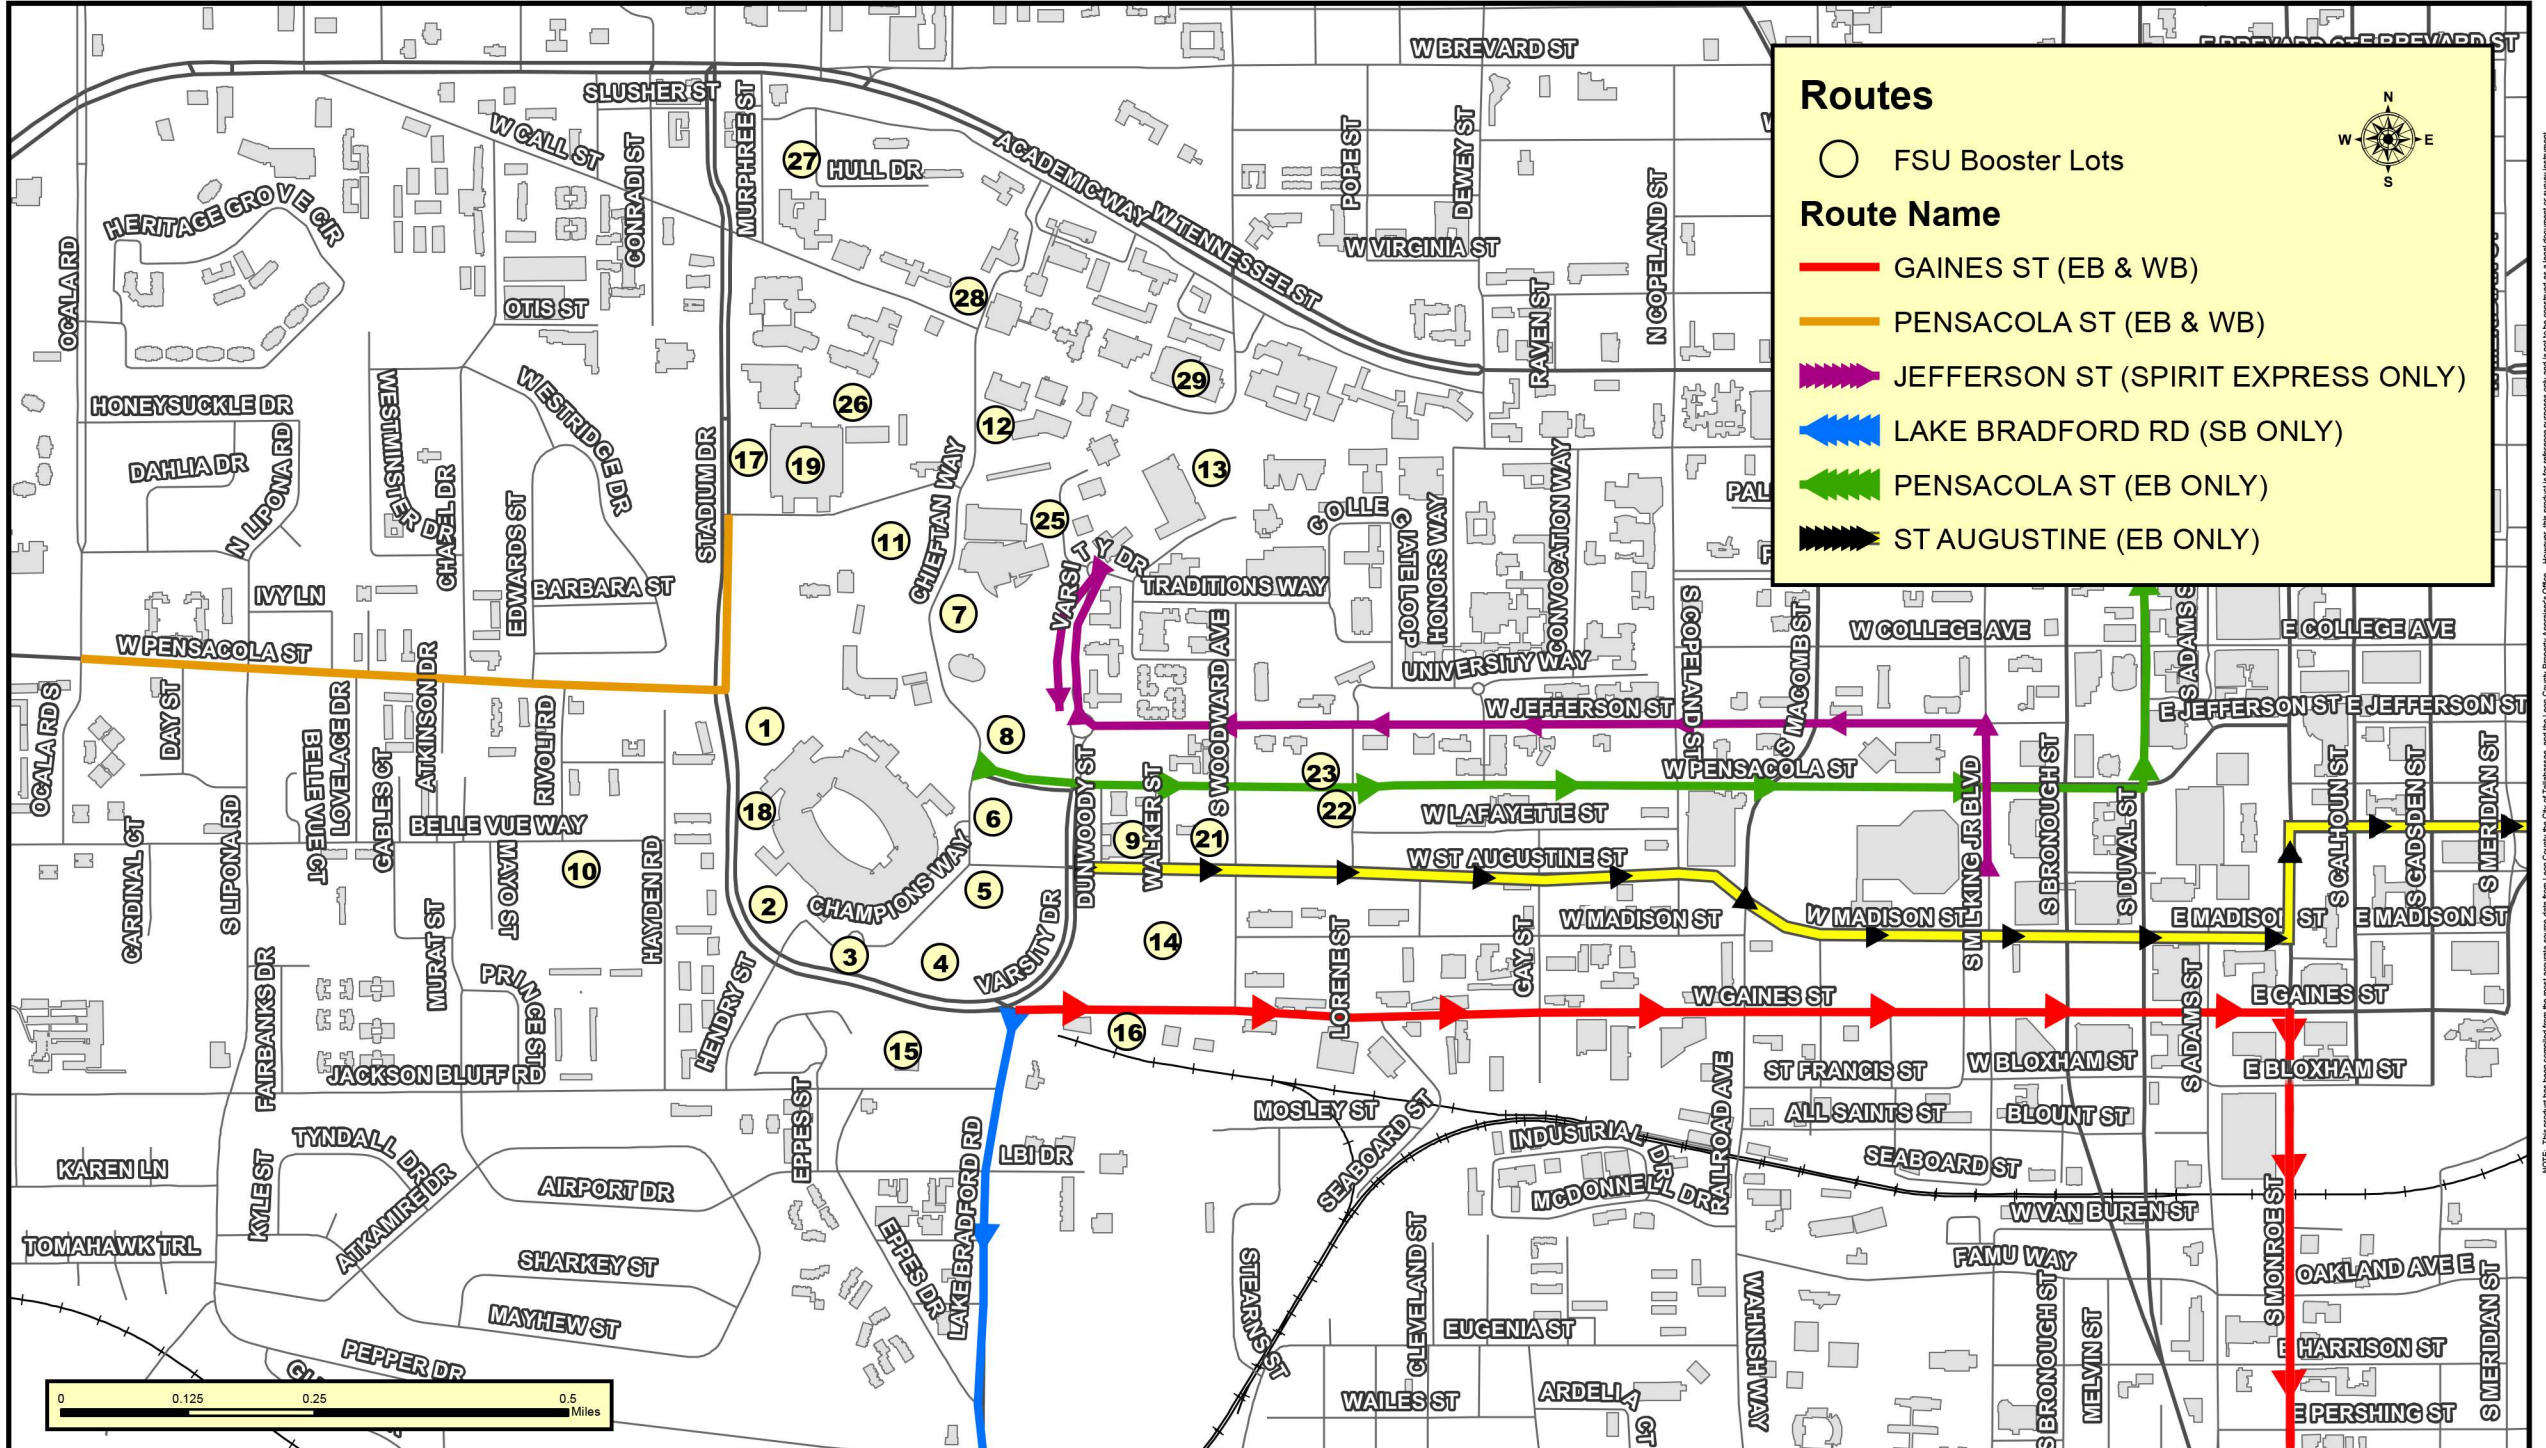

FSU Football Home Game Traffic Routing (POST-GAME)

Routes

- FSU Booster Lots

Route Name

- GAINES ST (EB & WB)
- PENSACOLA ST (EB & WB)
- JEFFERSON ST (SPIRIT EXPRESS ONLY)
- LAKE BRADFORD RD (SB ONLY)
- PENSACOLA ST (EB ONLY)
- ST AUGUSTINE (EB ONLY)