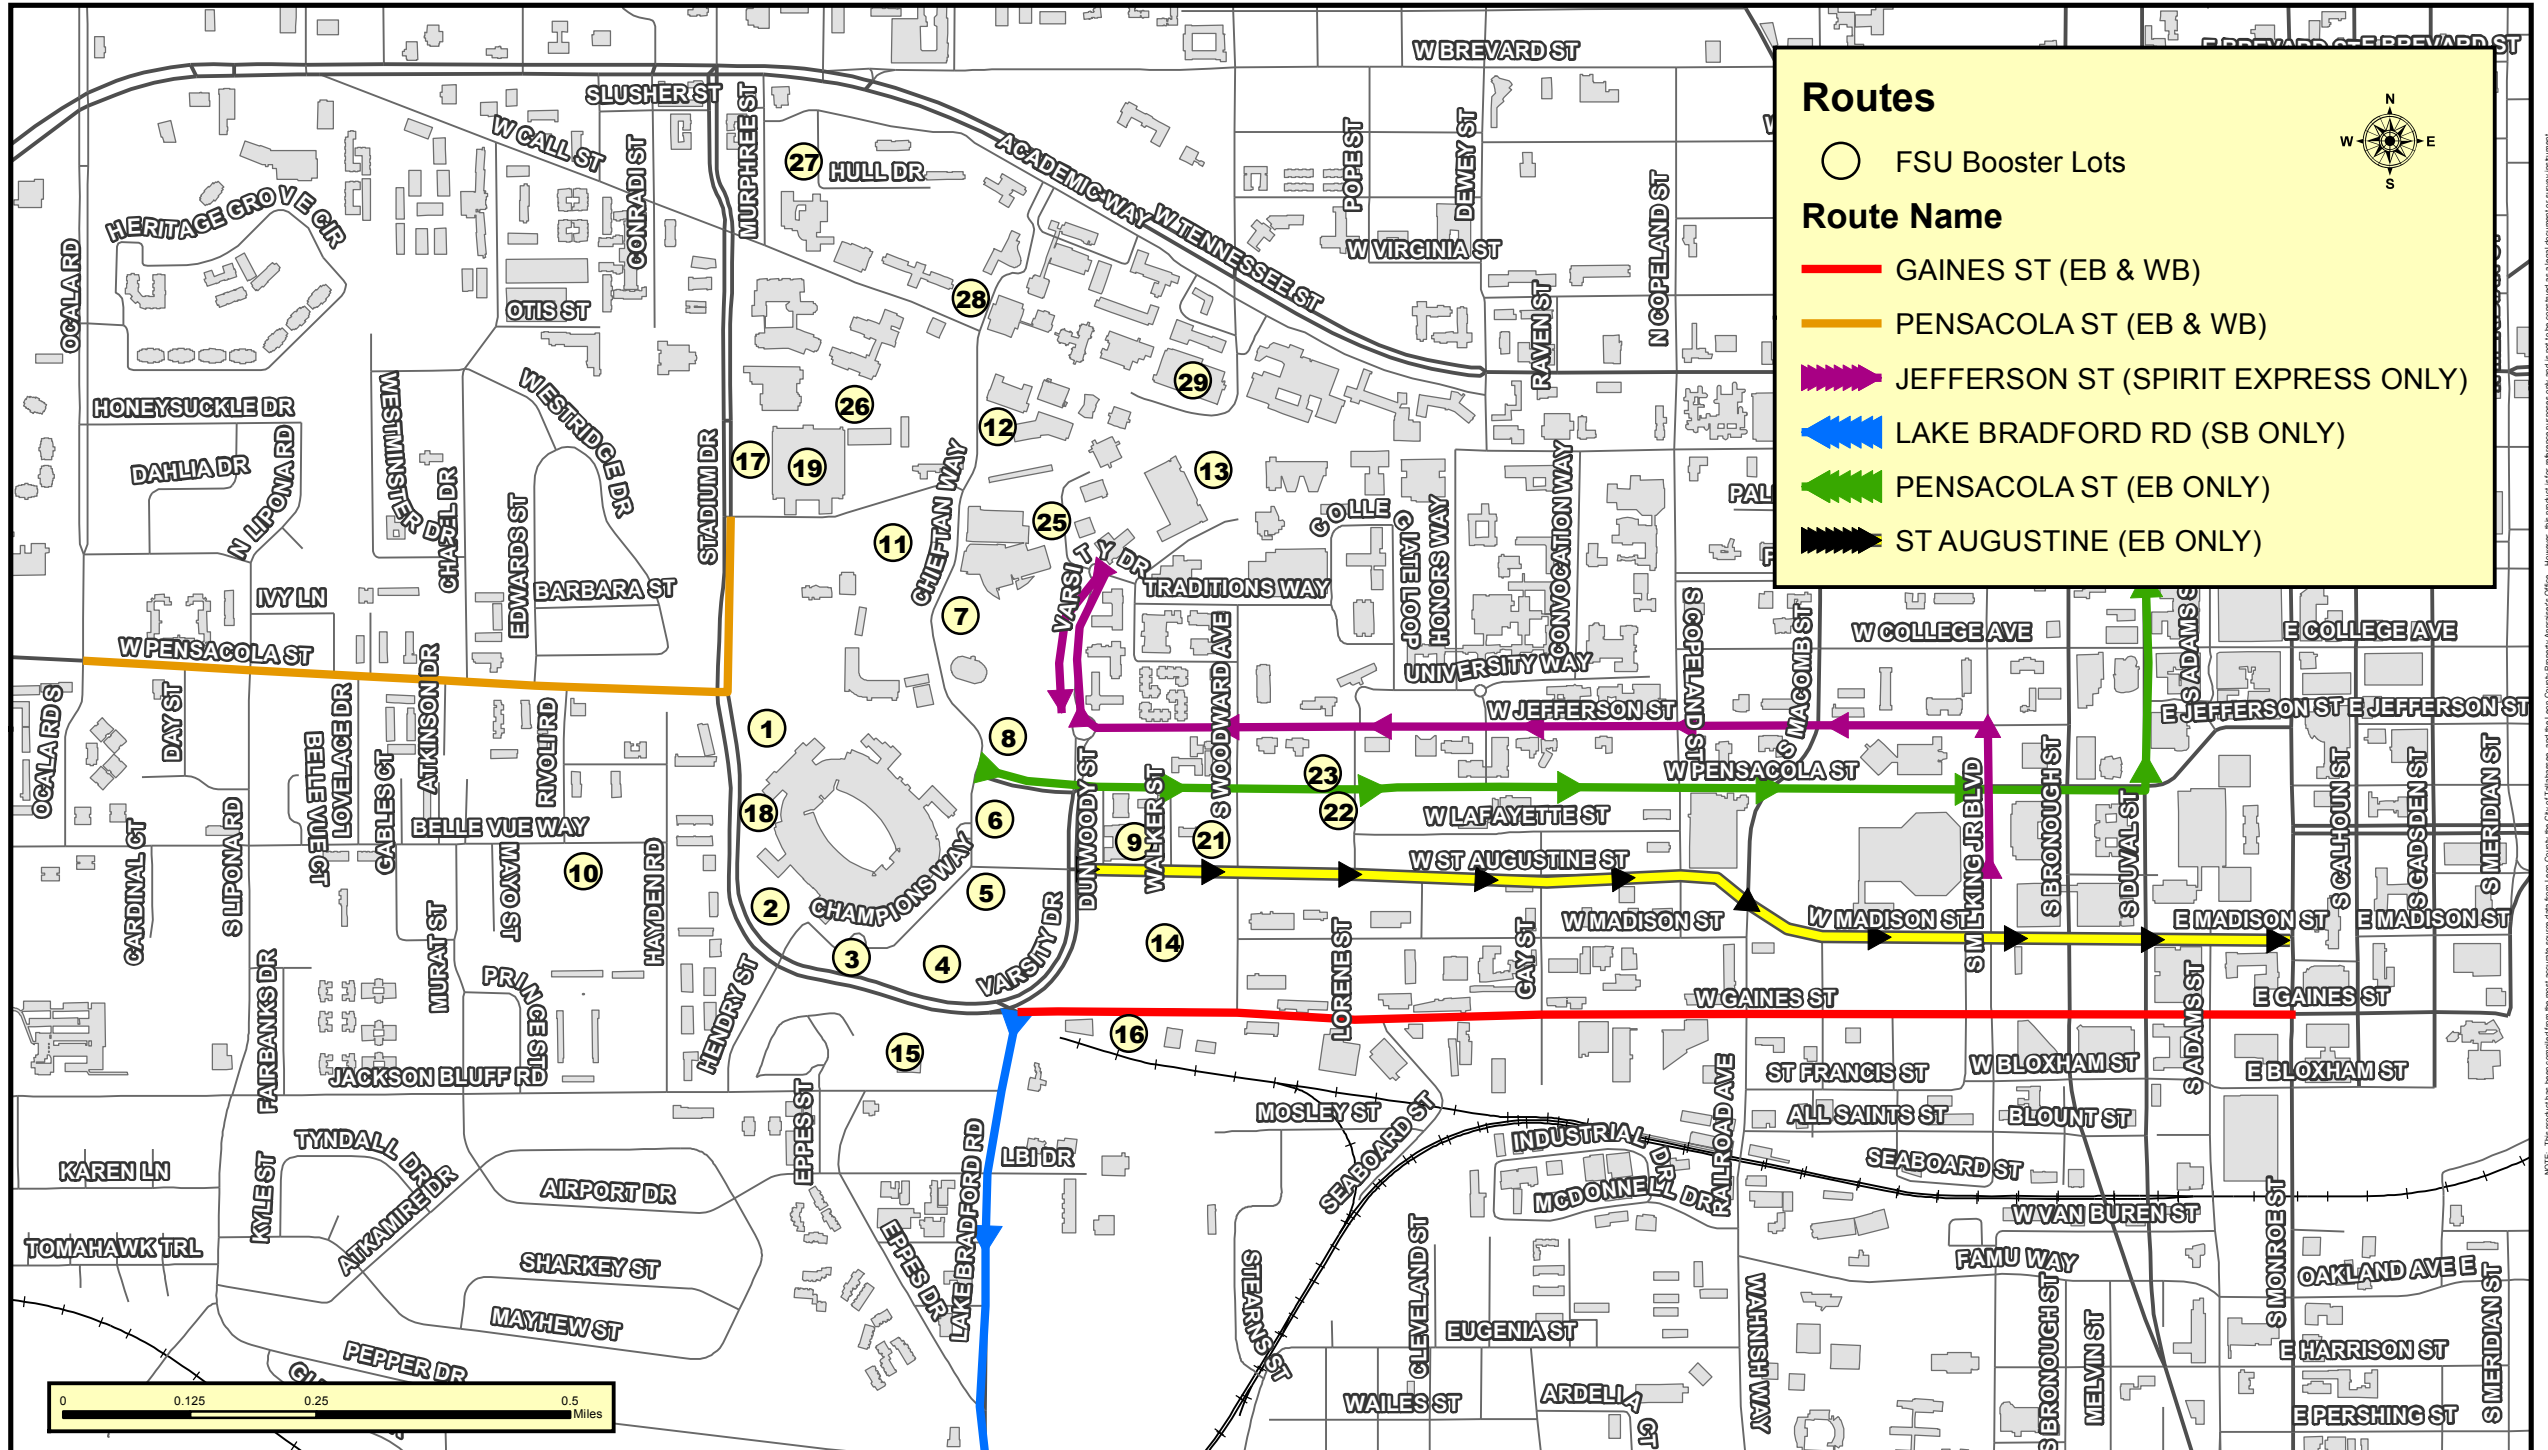

FSU Football Home Game Traffic Routing (POST-GAME)