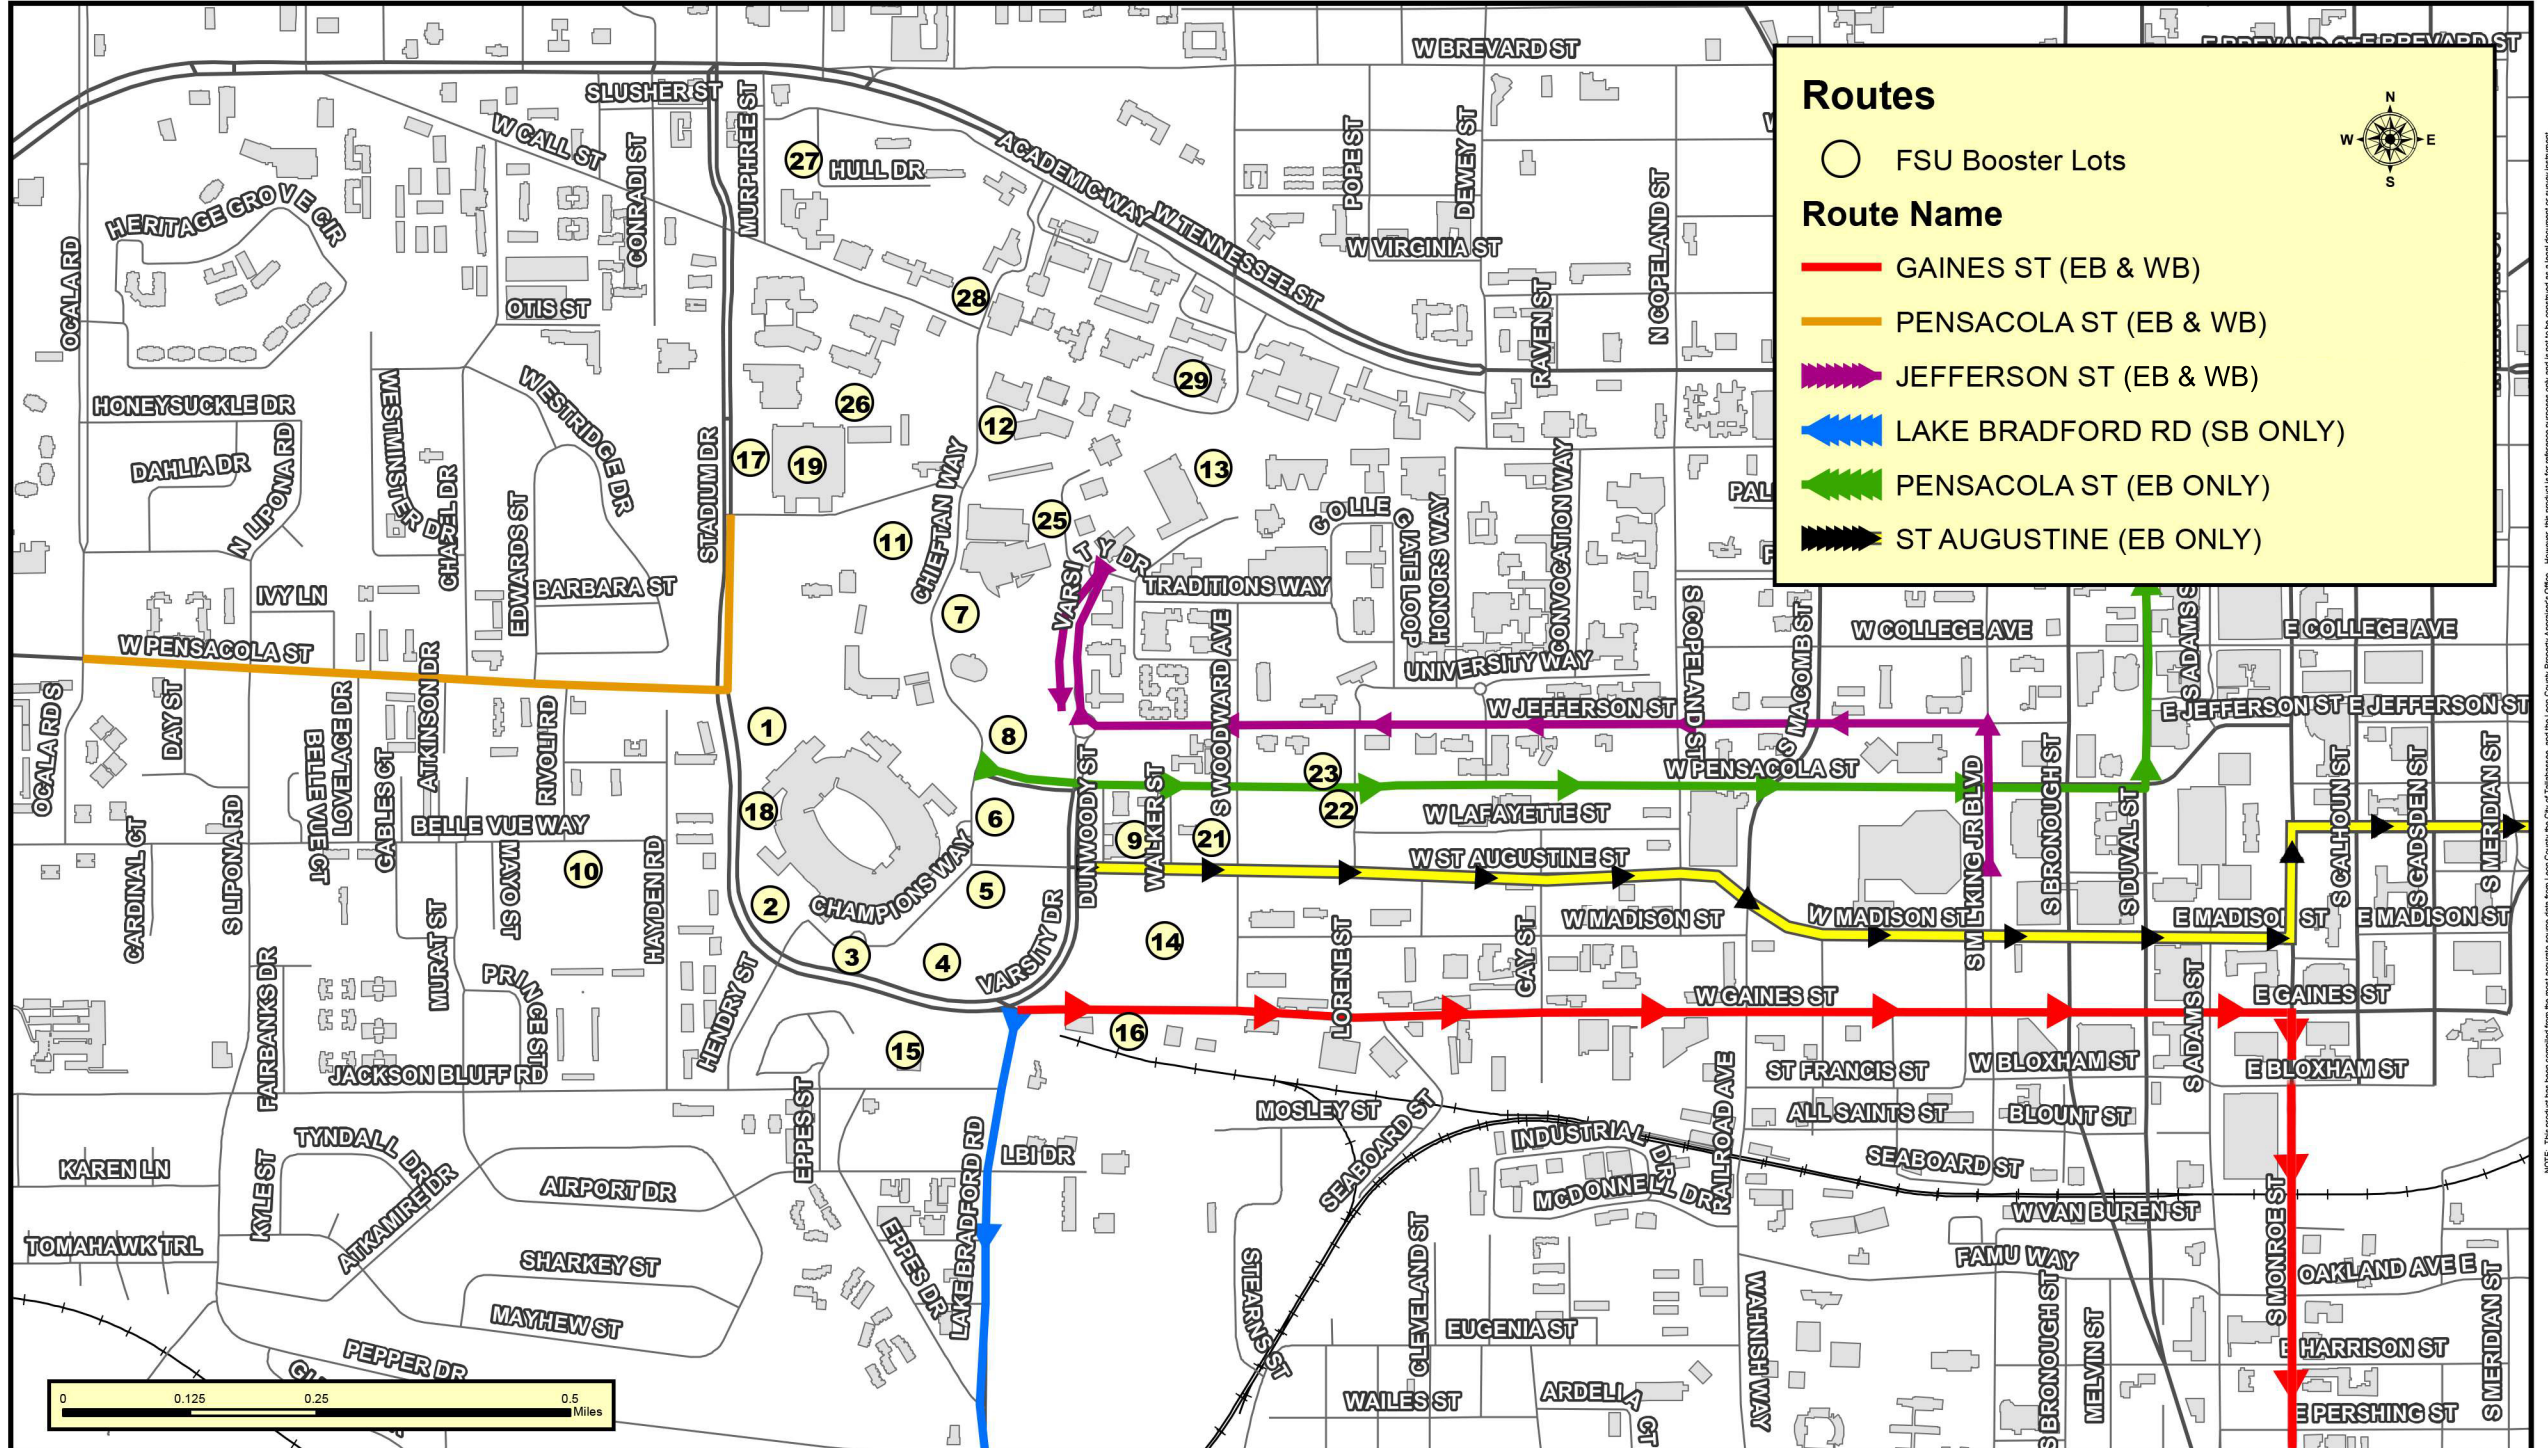

FSU Football Home Game Traffic Routing (POST-GAME)